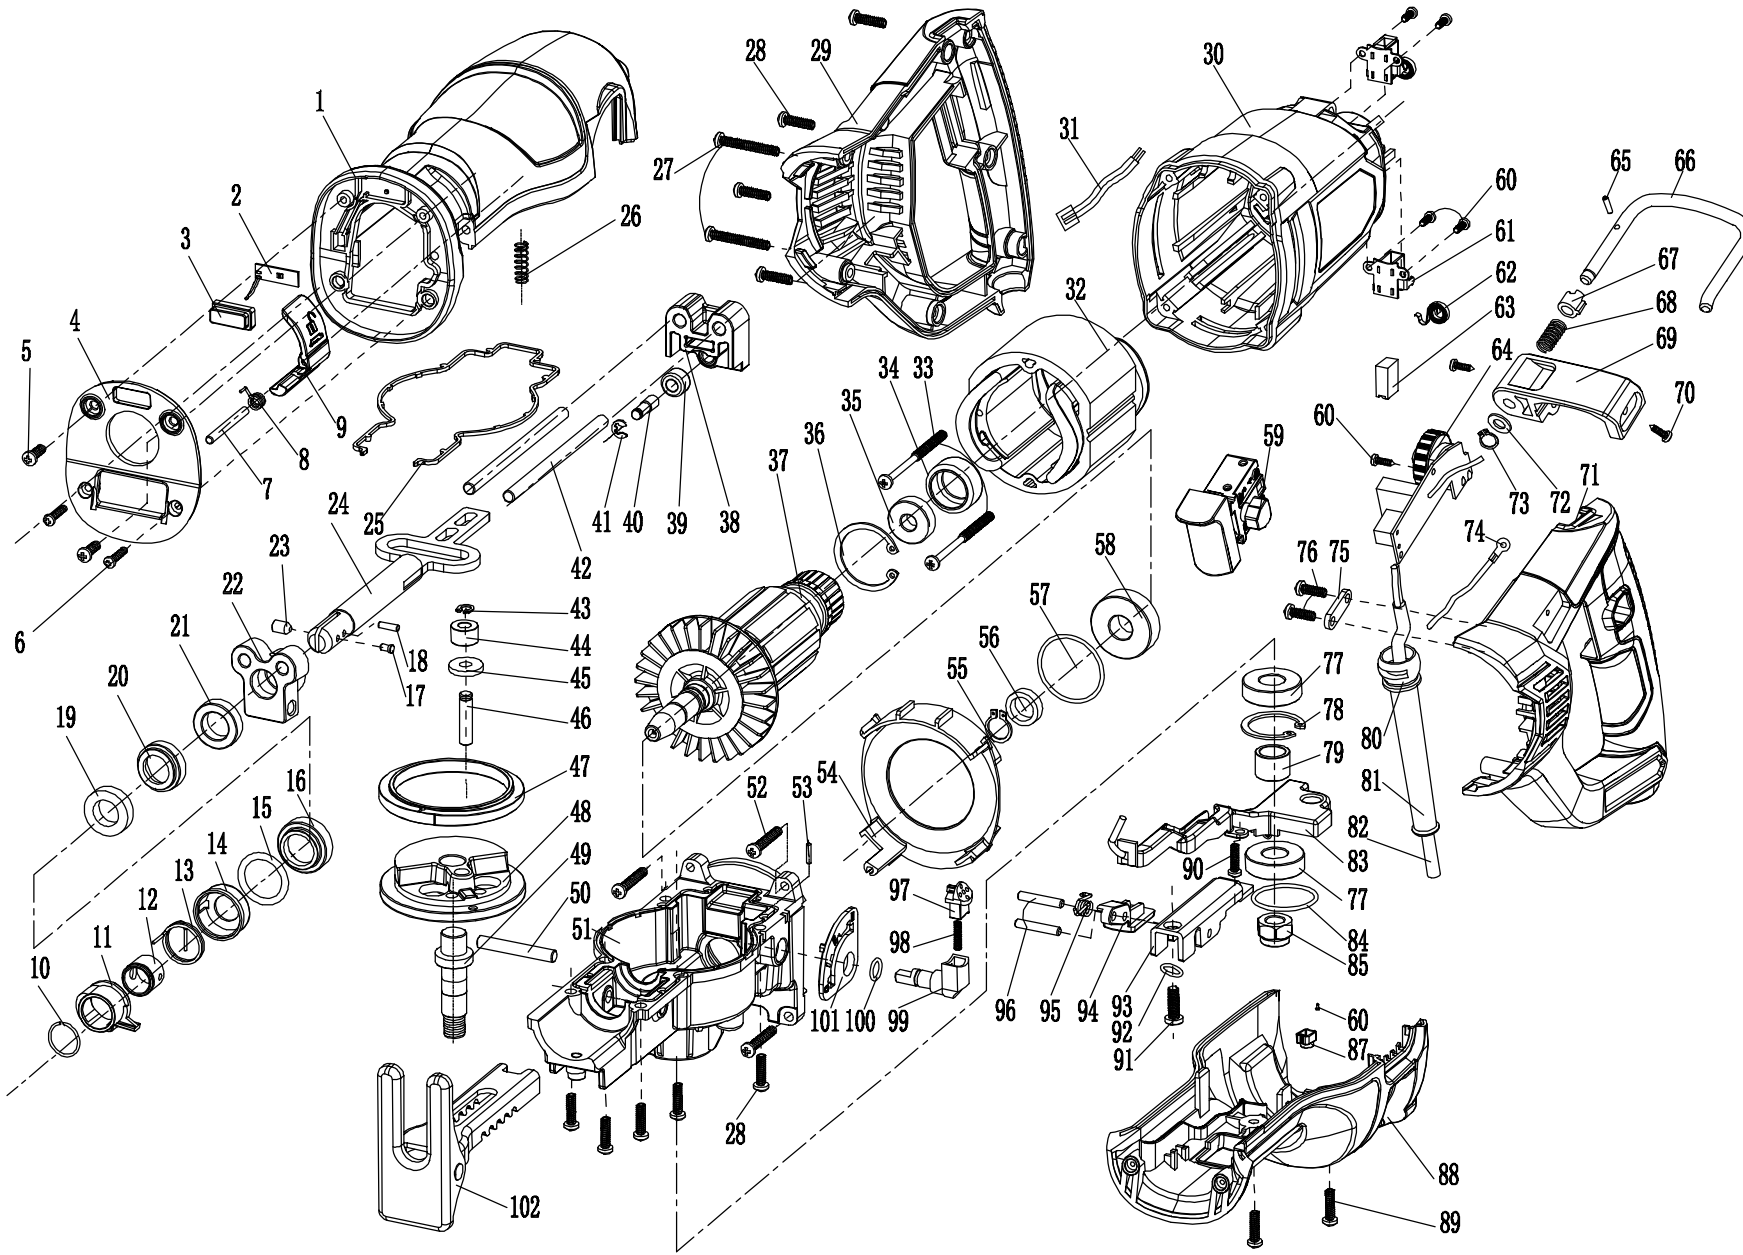

DX58

Version:00
Date:200811

Model No	Position No	Material No	Description	QTY	Remarks	Recommended order ratio	Serial No
DX58	1	60064135	Top Cover	1			
DX58	2	60064136	Led Light Accessory	1			
DX58	3	60064137	Lampshade	1			
DX58	4	60064138	Front Cap	1			
DX58	5	60064139	Screw	2			
DX58	6	60064140	Screw	2			
DX58	7	60064141	Roller Needle	1			
DX58	8	60064142	Spring-Trigger	1			
DX58	9	60064143	The Trigger	1			
DX58	10	60064144	Spring Washer	1			
DX58	11	60064145	Chuck Outer Ring	1			
DX58	12	60064146	Chuck Inner Ring	1			
DX58	13	60064147	Tortile Spring	1		3%	
DX58	14	60064148	Clamp Head	1			
DX58	15	60064149	O-Ring	1			
DX58	16	60064150	Plastic Block Slice	1			
DX58	17	60064151	Roller Needle	1			
DX58	18	60064152	Roller Needle	1			
DX58	19	60064153	Rubber Seal	1			
DX58	20	60064154	Oil Seal Ring Cover	1			
DX58	21	60064155	Wool Felt	1			
DX58	22	60064156	Guide Block	1			
DX58	23	60064157	The Ball Head Pin	1			
DX58	24	60064158	Reciprocator Rod	1		5%	
DX58	25	60064159	Seal Ring	1			
DX58	26	60064160	Spring	1			
DX58	27	60064161	Screw	2			
DX58	28	60064162	Screw	10			
DX58	29	60064163	Right Handle	1			
DX58	30	60064164	Housing	1			
DX58	31	60064165	Wiring	1			
DX58	32	60064166	Stator Set	1		3%	
DX58	33	60064167	Screw	2			
DX58	34	60064168	Bearing Sleeve	1			
DX58	35	60064169	Bearing	1		3%	
DX58	36	60064170	Circlips	1			
DX58	37	60064171	Rotor	1		3%	
DX58	38	60064172	Guide Block	1			
DX58	39	60064173	Needlebearing	1		3%	
DX58	40	60064174	Roller Needle	1			
DX58	41	60064175	E-Ring	1			
DX58	42	60064176	Roller Needle	2			
DX58	43	60064177	Ring	1			
DX58	44	60064178	Needlebearing	1			
DX58	45	60064179	Rotation Wheel Washer	1			
DX58	46	60064180	Roller Needle	1			
DX58	47	60064181	Tool Cam	1			
DX58	48	60064182	Gear	1		3%	
DX58	49	60064183	Gear Shaft	1		3%	
DX58	50	60064184	Roller Needle	1		3%	
DX58	51	60064185	Gear Case	1			
DX58	52	60064186	Screw	4			
DX58	53	60064187	Roller Needle	1			
DX58	54	60064188	Wind Protector	1			
DX58	55	60064189	Ring	1			
DX58	56	60064190	The Rotor Casing	1			
DX58	57	60064191	O-Ring	1			
DX58	58	60064192	Ball Bearing	1		3%	
DX58	59	60064193	Lock-Switch	1		3%	
DX58	60	60064194	Self Tapping Screw	6			
DX58	61	60064195	Brush Holder	2		3%	
DX58	62	60064196	Helical Spring	2		3%	
DX58	63	60064197	Carbon Brush(Pair)	1		3%	
DX58	64	60064198	Variable Speed Assembly	1		3%	
DX58	65	60064199	Locating Pin	1			
DX58	66	60064200	Steel Ring	1			
DX58	67	60064201	Damping Bushing	1			
DX58	68	60064202	Spring	1			
DX58	69	60064203	Hook Seat	1			
DX58	70	60064204	Self Tapping Screw	2			
DX58	71	60064205	Left Handle	1			
DX58	72	60064206	Washer	1			
DX58	73	60064207	Ring	1			
DX58	74	60064208	Cable	1			
DX58	75	60064209	Cord Clamp	1			
DX58	76	60064210	Self Tapping Screw	2			
DX58	77	60064211	Ball Bearing	2		3%	
DX58	78	60064212	Baffle Circle	1			
DX58	79	60064213	Sleeve	1			
DX58	80	60064214	Spherical Shield	1			
DX58	81	60064215	Cord Protector	1			
DX58	82	60064216	Cord & Plug	1	for EU	1%	
DX58	82	60066354	Cord & Plug	1	for AE-VDE	1%	
DX58	82	60066353	Cord & Plug	1	for IL	1%	
DX58	82	60068672	Cord & Plug	1	for RU	1%	
DX58	82	60066355	Cord & Plug	1	for AE-BS	1%	
DX58	82	60066356	Cord & Plug	1	for UK	1%	
DX58	82	60067498	Cord & Plug	1	for BR		
DX58	83	60064217	Wiring Board	1			
DX58	84	60064218	O-Ring	1			
DX58	85	60064219	Locknut	1			
DX58	87	60064221	Blocking Cover	1			
DX58	88	60064222	Below Cover	1			
DX58	89	60064223	Screw	2			
DX58	90	60064224	Screw	1			
DX58	91	60064225	Screw	1			
DX58	92	60064226	Washer	1			
DX58	93	60064227	Support	1			
DX58	94	60064228	Saw Frame Lock Button	1			
DX58	95	60064229	Saw Frame Torsional Spring	1			
DX58	96	60064230	Roller Needle	2			
DX58	97	60064231	Shifting Gear Lock Knob	1			
DX58	98	60064232	Spring	1			
DX58	99	60064233	The Block Button	1			
DX58	100	60064234	O-Ring	1			
DX58	101	60064235	Scale Plate	1			
DX58	102	60064236	Saw Frame Parts	1		1%	